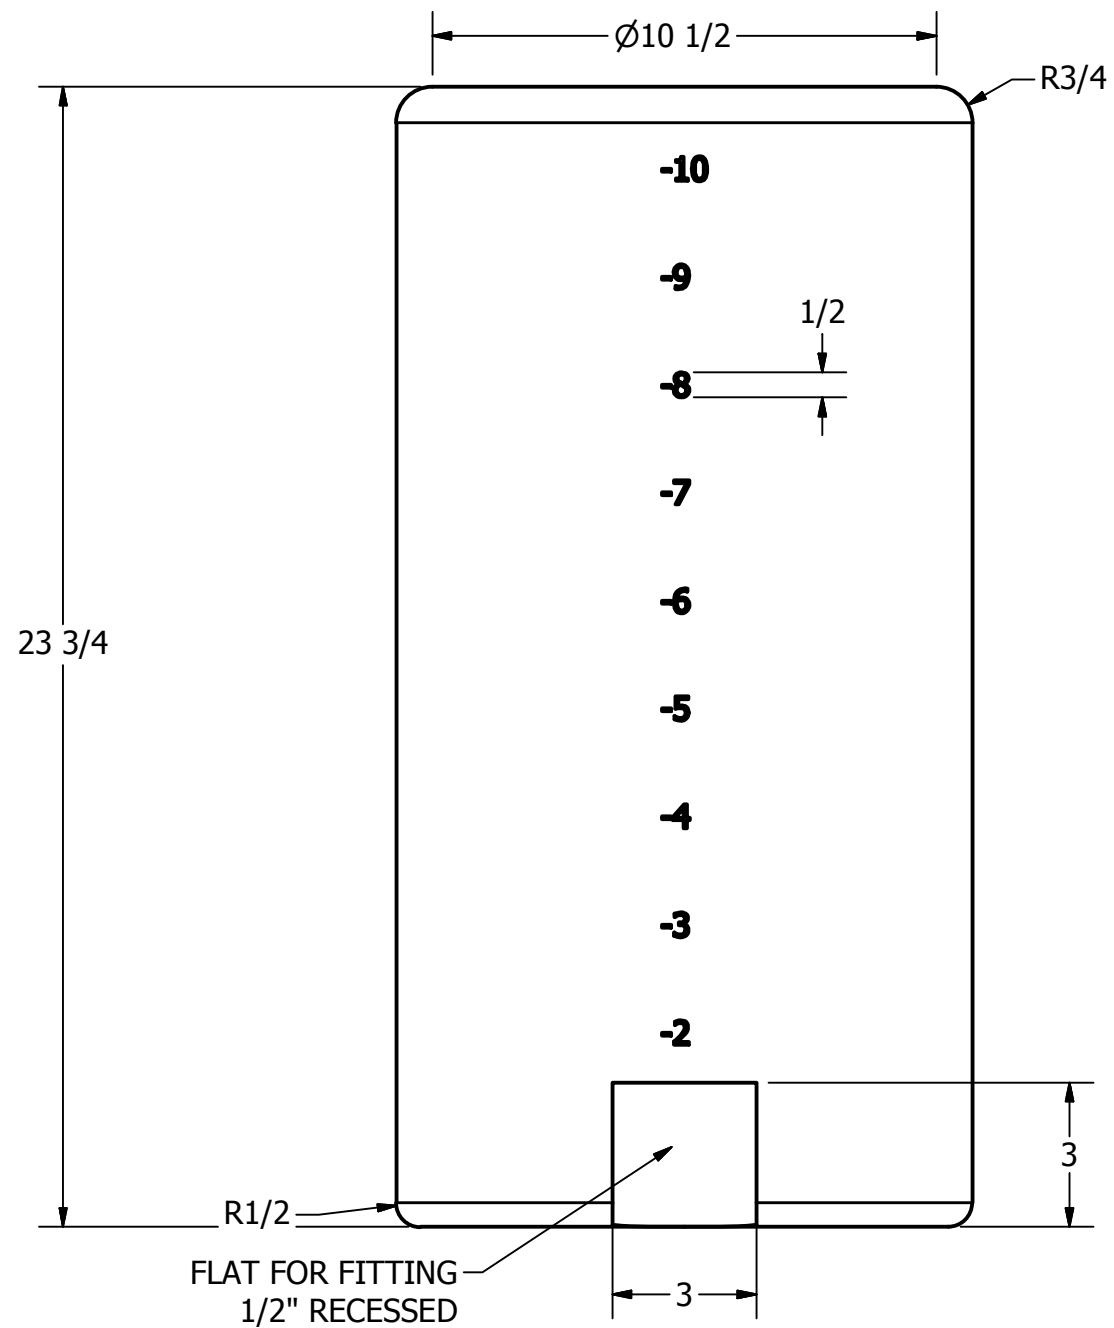

OPENING FOR 8" LID

DRAWN Liv Oltean	9-15-2016	 NORWESCO, INC. SAINT BONIFACIUS, MN		
CHECKED				
QA		SIZE <b>B</b>		
MFG				
APPROVED		SCALE: 1/16		
		REV		